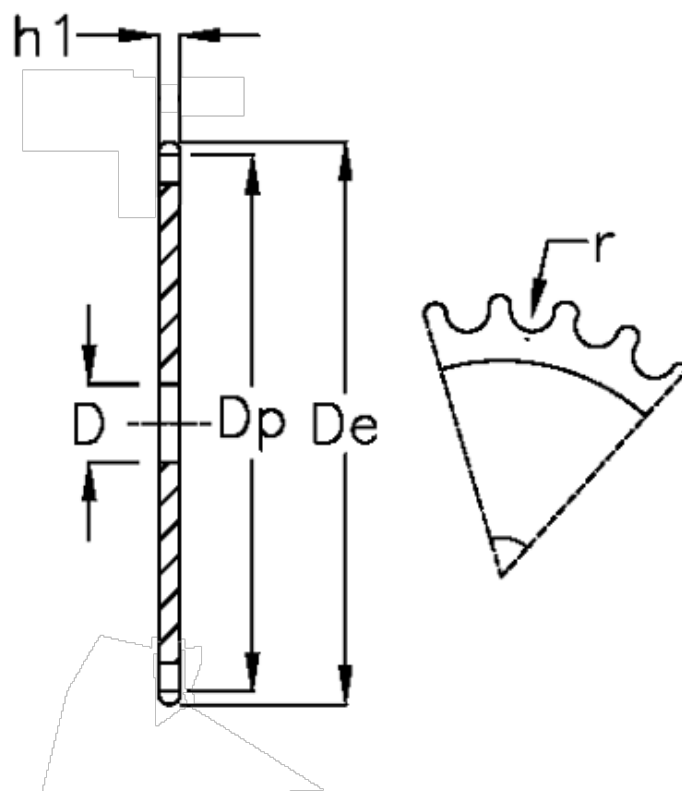

Article number: 616021009013

Description: Plate wheel 20 B-1 Z=13 simplex

Measures

C	= 4
D	= 20
De	= 147.8
Dp	= 132.65
For chain size	= 1 1/4 x 3/4
For chain type	= 20 B-1
h1	= 18.5
Number of teeth	= 13

r = 19.05